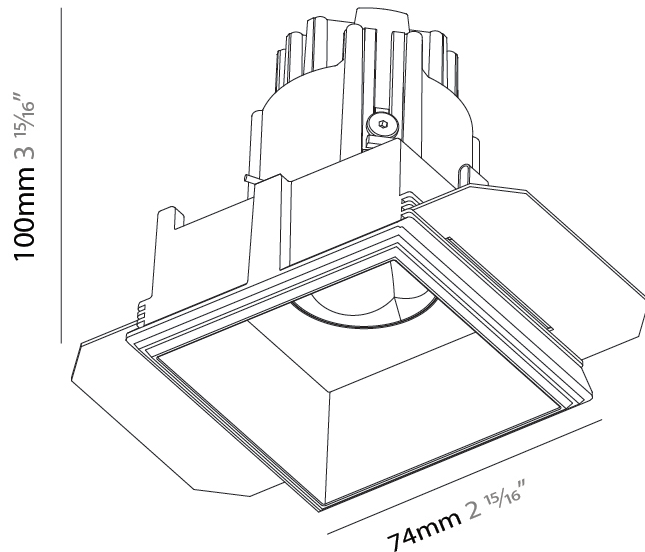

PHYSICAL

Shape: Square
Length (mm): 74
Length (in): 2 ¹⁵/₁₆
Width (mm): 74
Width (in): 2 ¹⁵/₁₆
Height (mm): 100
Height (in): 3 ¹⁵/₁₆
Ceiling Thickness (mm): 10 / 12.5 / 15
Ceiling Thickness (in): 3/8 or 1/2 or 9/16
Min. Recessing Depth (mm): 110
Min. Recessing Depth (in): 4 ⁵/₁₆
Light Distribution: Direct
Weight (kg): 0.412
Diffuser: Lens Pack - No Lens / Opal / Linear Spread Lens / Honeycomb / Spread Lens
Fixture Finish: SSR / BKV / CWI / CRY / HAB / UFT / ITA / RUA / FTG / MYG / LOD / PUS / FRO / FUP / KIA / POP / BLS / SPG / MEY / GOH / GUM / CHC / COM / ABZ / JAG / OBR / MOS / ROR
Fixture Material: Aluminum Die Cast
Cut-out Measurements: 85mm / 3 3/8" x 85mm / 3 3/8"

ELECTRICAL

Lamp Type: LED (Zhaga Standard)
Input Wattage (W): 15
Total Output Wattage (W): 13.6
Dimming: Tri-Mode (Non-Dimming and Phase Dimming (120Vac only) and 0-10V Dimming)
Driver Included: Yes
Driver Location: Remote
Driver Type: Constant Current - Universal
Driver Class: Class 2
Input Voltage (V): 120 - 277
Constant Current (MA): 400

LED

Color Temperature (°K): 2700 / 3000 / 3500 / 4000
Max. Delivered Lumen (lm): 1408 / 1497 / 1567 / 1582
Nominal Lumen (lm): 1566 / 1665 / 1743 / 1759
CRI: >93 CRI
Lamp Life (hrs): 50000

OPTICAL

Adjustability: Fixed

RATINGS AND CERTIFICATIONS

Certified By: CSA Certified to UL and CSA Standards
IP rating: IP20